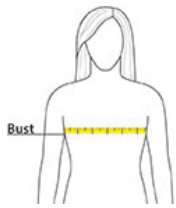

## PRODUCT MEASUREMENTS

	XS	S	M	L	XL	XXL	3XL	4XL
Size	2	4/6	8/10	12/14	16/18	20/22	24/26	28/30
Bust	18	19	20	21 1/2	23	24 1/2	26 1/2	28 1/2
Sleeve From Shoulder	14	14 1/2	15	15 5/8	16 1/4	16 7/8	17 1/2	18 1/8
Body Length at Back	26	26 1/2	27	28	29	30	30 1/2	31

**Bust:** Measured across the chest one inch below armhole when laid flat.

**Sleeve From Shoulder:** Measured from high point of shoulder to finished hem at sleeve.

**Body Length at Back:** Measured from high point shoulder to finished hem at back.

## SIZE CHARTS

	XS	S	M	L	XL	XXL	3XL	4XL
Size	2	4/6	8/10	12/14	16/18	20/22	24/26	28/30
Bust	32-34	35-36	37-38	39-41	42-44	45-47	48-51	52-55

## HOW TO MEASURE